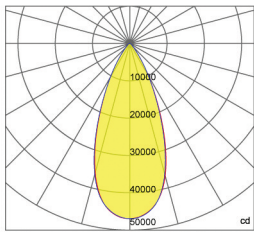

45 Degree Lens NEMA Type 5

— 0.0~180.0
— 90.0~270.0