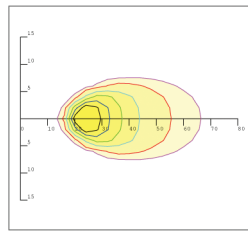

Beam Angle (50% max)	85x135 DEG
Field Angle (10%)	130x150 DEG
Luminous Flux (IES)	27,213 lm
Light Efficacy (IES)	90 lm/W
NEMA Type	7H x 7V
BUG Rating	B4-U2-G4
UGR	18/32
IES Classification	Type II
Cutoff Classification	Semi-Cutoff

45 Degree Lens NEMA Type 5

— 0.0~180.0
— 90.0~270.0

Mounting Hight 15m, 60 Tilt,
50LUX-5LUX

Illumination-45 Degree Beaming Angle		
Height	Beam Diameter	LUX
20m	φ 17m	117LUX
25m	φ 21m	78LUX
30m	φ 25m	52LUX
35m	φ 29m	38LUX
40m	φ 33m	29LUX

Beam Angle (50% max)	45 DEG
Field Angle (10%)	73 DEG
Luminous Flux (IES)	28,864 lm
Light Efficacy (IES)	95 lm/W
NEMA Type	5H x 5V
BUG Rating	B5-U1-G1
UGR	15
Cutoff Classification	Cutoff

30 Degree Lens NEMA Type 3

— 0.0~180.0
— 90.0~270.0

Mounting Hight 20m, 60 Tilt,
50LUX-5LUX

Illumination-30 Degree Beaming Angle		
Height	Beam Diameter	LUX
20m	φ 11m	283LUX
30m	φ 16m	126LUX
40m	φ 21m	71LUX
50m	φ 27m	45LUX
60m	φ 32m	31LUX