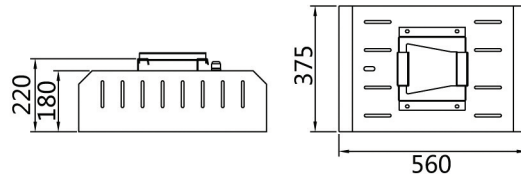

Smart™ Flood 300

Mounting Options

Surface Mount