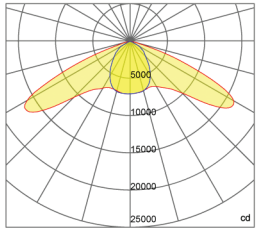

Dimensions

22 x 14.8 x 7.1 inches

EPA: 4.0

Weight: 38.8lbs / 17.6kg

Ordering Guide

MODEL	TOTAL LED POWER	CCT COLOR TEMP	LIGHT BEAM SPREAD	INPUT VAC	LIGHTING CONTROL	GLARE CONTROL	MOUNTING
SMF	300	50	5	U	D	**Consult	SM
	300 = 300W	27 – 2700K* 30 – 3000K* 40 – 4000K* 50 – Standard	4 = NEMA 4HX4V 5 = NEMA 5HX5V 6 = NEMA 5HX7V	U = Universal 100V to 277V 48 = 480V	ND = Non Dimming D = Dimming	factory for available options	SF = Slip Fitter Mount SM = Surface Mount

Photometrics

85/135 Degree Lens (clear frosted) NEMA Type 6

— 0.0~180.0
— 90.0~270.0

Mounting Hight 11m, 0 Tilt,
50LUX-5LUX

Illumination-85/135 Degree Beaming Angle		
Height	Rectangular Light Spot	LUX
8m	15×39m	102LUX
9m	16×43m	81LUX
10m	18×48m	66LUX
11m	20×53m	55LUX
12m	22×58m	46LUX

Beam Angle (50% max)	85x135 DEG
Field Angle (10%)	130x150 DEG
Luminous Flux (IES)	27,213 lm
Light Efficacy (IES)	90 lm/W
NEMA Type	7H x 7V
BUG Rating	B4-U2-G4
UGR	18/32
IES Classification	Type II
Cutoff Classification	Semi-Cutoff