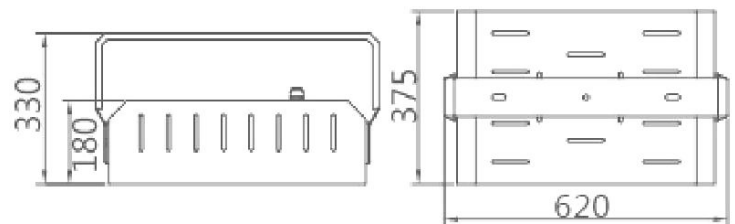

Dimensions

22 x 14.8 x 7.1 inches

EPA: 4.0

Weight: 38.8lbs / 17.6kg

Ordering Guide

MODEL	TOTAL LED POWER	CCT COLOR TEMP	LIGHT BEAM SPREAD	INPUT VAC	LIGHTING CONTROL	GLARE CONTROL	MOUNTING
SMF	300	50	5	U	D	**Consult	SM
	300 = 300W	27 – 2700K* 30 – 3000K* 40 – 4000K* 50 – Standard	4 = NEMA 4HX4V 5 = NEMA 5HX5V 6 = NEMA 5HX7V	U = Universal 100V to 277V 48 = 480V	ND = Non Dimming D = Dimming	factory for available options	SF = Slip Fitter Mount SM = Surface Mount