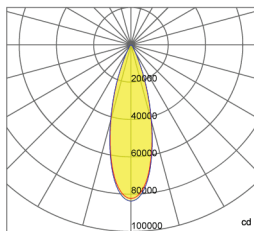

Beam Angle (50% max)	85x135 DEG
Field Angle (10%)	130x150 DEG
Luminous Flux (IES)	27,213 lm
Light Efficacy (IES)	90 lm/W
NEMA Type	7H x 7V
BUG Rating	B4-U2-G4
UGR	18/32
IES Classification	Type II
Cutoff Classification	Semi-Cutoff

45 Degree Lens NEMA Type 5

— 0.0~180.0
— 90.0~270.0

Mounting Hight 15m, 60 Tilt,
50LUX-5LUX

Illumination-45 Degree Beaming Angle		
Height	Beam Diameter	LUX
20m	φ 17m	117LUX
25m	φ 21m	78LUX
30m	φ 25m	52LUX
35m	φ 29m	38LUX
40m	φ 33m	29LUX

Beam Angle (50% max)	45 DEG
Field Angle (10%)	73 DEG
Luminous Flux (IES)	28,864 lm
Light Efficacy (IES)	95 lm/W
NEMA Type	5H x 5V
BUG Rating	B5-U1-G1
UGR	15
Cutoff Classification	Cutoff

30 Degree Lens NEMA Type 3

— 0.0~180.0
— 90.0~270.0

Mounting Hight 20m, 60 Tilt,
50LUX-5LUX

Illumination-30 Degree Beaming Angle		
Height	Beam Diameter	LUX
20m	φ 11m	283LUX
30m	φ 16m	126LUX
40m	φ 21m	71LUX
50m	φ 27m	45LUX
60m	φ 32m	31LUX