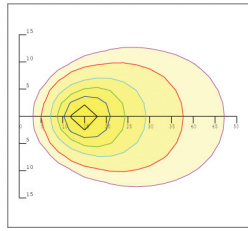

Smart™ Flood 300

Photometrics

85/135 Degree Lens (clear frosted) NEMA Type 6

— 0.0~180.0
— 90.0~270.0

Mounting Hight 11m, 0 Tilt,
50LUX-5LUX

Illumination-85/135 Degree Beaming Angle		
Height	Rectangular Light Spot	LUX
8m	15×39m	102LUX
9m	16×43m	81LUX
10m	18×48m	66LUX
11m	20×53m	55LUX
12m	22×58m	46LUX

Beam Angle (50% max)	85x135 DEG
Field Angle (10%)	130x150 DEG
Luminous Flux (IES)	27,213 lm
Light Efficacy (IES)	90 lm/W
NEMA Type	7H x 7V
BUG Rating	B4-U2-G4
UGR	18/32
IES Classification	Type II
Cutoff Classification	Semi-Cutoff

45 Degree Lens NEMA Type 5

— 0.0~180.0
— 90.0~270.0

Mounting Hight 15m, 60 Tilt,
50LUX-5LUX

Illumination-45 Degree Beaming Angle		
Height	Beam Diameter	LUX
20m	φ 17m	117LUX
25m	φ 21m	78LUX
30m	φ 25m	52LUX
35m	φ 29m	38LUX
40m	φ 33m	29LUX

Beam Angle (50% max)	45 DEG
Field Angle (10%)	73 DEG
Luminous Flux (IES)	28,864 lm
Light Efficacy (IES)	95 lm/W
NEMA Type	5H x 5V
BUG Rating	B5-U1-G1
UGR	15
Cutoff Classification	Cutoff

30 Degree Lens NEMA Type 3

— 0.0~180.0
— 90.0~270.0

Mounting Hight 20m, 60 Tilt,
50LUX-5LUX

Illumination-30 Degree Beaming Angle		
Height	Beam Diameter	LUX
20m	φ 11m	283LUX
30m	φ 16m	126LUX
40m	φ 21m	71LUX
50m	φ 27m	45LUX
60m	φ 32m	31LUX

Beam Angle (50% max)	35 DEG
Field Angle (10%)	48 DEG
Luminous Flux (IES)	27,926 lm
Light Efficacy (IES)	92 lm/W
NEMA Type	3H x 3V
BUG Rating	B5-U1-G0
UGR	15
Cutoff Classification	Cutoff