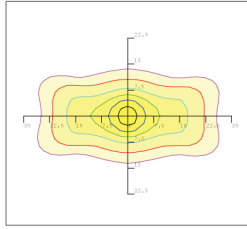

Dimensions

22 x 14.8 x 7.1 inches

EPA: 4.0

Weight: 38.8lbs / 17.6kg

Ordering Guide

MODEL	TOTAL LED POWER	CCT COLOR TEMP	LIGHT BEAM SPREAD	INPUT VAC	LIGHTING CONTROL	GLARE CONTROL	MOUNTING
SMF	300	50	5	U	D	**Consult	SM
	300 = 300W	27 – 2700K* 30 – 3000K* 40 – 4000K* 50 – Standard	4 = NEMA 4HX4V 5 = NEMA 5HX5V 6 = NEMA 5HX7V	U = Universal 100V to 277V 48 = 480V	ND = Non Dimming D = Dimming	factory for available options	SF = Slip Fitter Mount SM = Surface Mount

Photometrics

85/135 Degree Lens (clear frosted) NEMA Type 6

— 0.0~180.0
— 90.0~270.0

Mounting Hight 11m, 0 Tilt,
50LUX-5LUX

Illumination-85/135 Degree Beaming Angle		
Height	Rectangular Light Spot	LUX
8m	15×39m	102LUX
9m	16×43m	81LUX
10m	18×48m	66LUX
11m	20×53m	55LUX
12m	22×58m	46LUX

Beam Angle (50% max)	85x135 DEG
Field Angle (10%)	130x150 DEG
Luminous Flux (IES)	27,213 lm
Light Efficacy (IES)	90 lm/W
NEMA Type	7H x 7V
BUG Rating	B4-U2-G4
UGR	18/32
IES Classification	Type II
Cutoff Classification	Semi-Cutoff