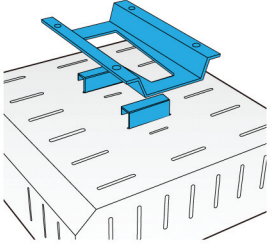

Smart™ Flood 300

Mounting Options

Surface Mount