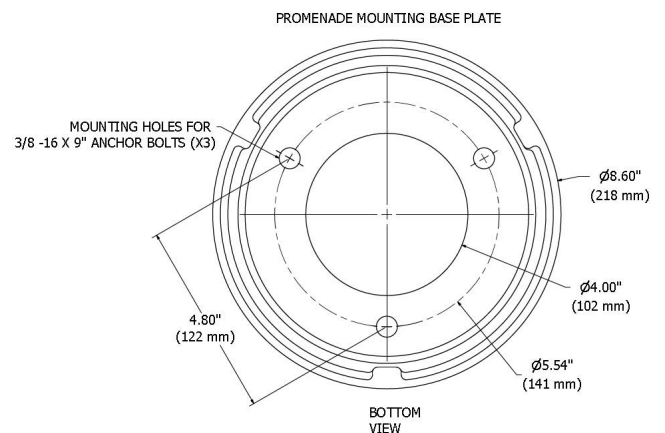

Product # _____ Type _____ Date _____

Project Name _____

Project Location _____ Prepared By _____

Promenade - LED

Housing

Decorative round die-cast housing made from corrosion resistant low copper aluminum. Post base is constructed from extruded aluminum tubing.

Finish

Anthracite (textured charcoal gray) powder coat paint finish (close to RAL 9007). Other optional paint finishes available.

Optical Assembly

Concealed—low glare diffuser lens (UV stabilized acrylic)

Lamping

High efficacy AC LED or RGBW.

Installation & Mounting

Luminaire shall be completely pre-wired for ease of installation. Installation by using three 9" anchor bolts, leveling nuts and washers.

Warranty & Certifications

Luminaire shall be certified for Indoor/Outdoor use, wet locations, to meet UL 1598 standards and CSA Std. C22.2 NO.250.

Electrical Assembly

Low Glare diffuser lens employing 14W or 23W AC LED

14W AC LED = 0.50 fc @ 7 feet; Recommended spacing 14 ft for 1.0 fc avg.

23W AC LED = 0.50 fc @ 9 feet; Recommended spacing 18 ft for 1.0 fc avg.