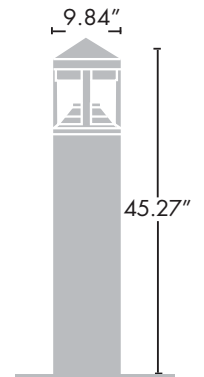

Product # _____ Type _____ Date _____

Project Name _____

Project Location _____ Prepared By _____

Promenade - LED

Housing

Decorative round die-cast housing made from corrosion resistant low copper aluminum. Post base is constructed from extruded aluminum tubing.

Finish

Anthracite (textured charcoal gray) powder coat paint finish (close to RAL 9007). Other optional paint finishes available.

Optical Assembly

Concealed—low glare diffuser lens (UV stabilized acrylic)

Lamping

High efficacy AC LED or RGBW.

Installation & Mounting

Luminaire shall be completely pre-wired for ease of installation. Installation by using three 9" anchor bolts, leveling nuts and washers.

Warranty & Certifications

Luminaire shall be certified for Indoor/Outdoor use, wet locations, to meet UL 1598 standards and CSA Std. C22.2 NO.250.

Electrical Assembly

Low Glare diffuser lens employing 14W or 23W AC LED

14W AC LED = 0.50 fc @ 7 feet; Recommended spacing 14 ft for 1.0 fc avg.

23W AC LED = 0.50 fc @ 9 feet; Recommended spacing 18 ft for 1.0 fc avg.