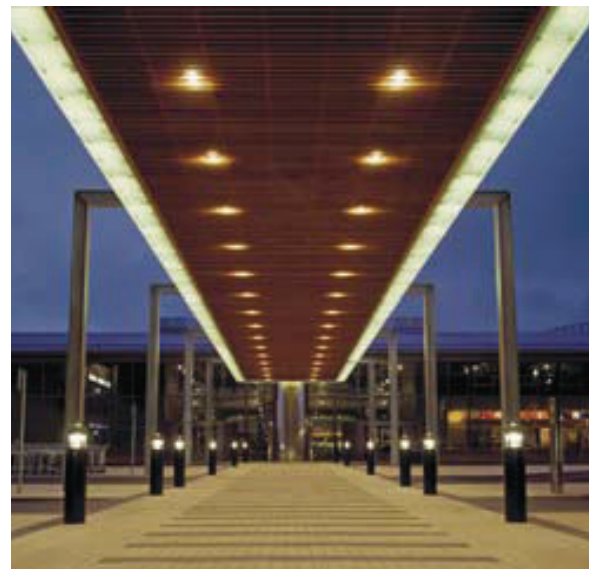

PROMENADE 23W FOOT CANDLE ISOLINE