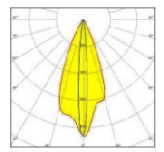

LED RGBW Linear Wallwasher

RGBW Output Lumens Conversion Table

Catalog No	Nominal Length of Luminaire (feet)	Output Lumens Values					
		RGBW	RGB	Red	Green	Blue	White
LLW4C-100W	4	6194	3839	1071	1841	926	2355
LLW3C-75W	3	4646	2879	804	1381	695	1766
LLW2C-50W	2	3097	1920	536	921	463	1177
LLW1C-25W	1	1549	960	268	460	232	589

Optical Beam Selection guide

Very Narrow Spot 8° - D08

Narrow Spot 12° - D12

Medium Spot 30° - D30

Wide Spot 45° - D45

Very Wide Spot 60° - D60

Elliptical horiz. 40° x 10° - ELH

Elliptical Vertical 10° x 40° - ELV

Asymetric Wall Wash - ASY

Narrow Rect. 92° x 18° - NRH

Narrow Rect. 18° x 92° - NRV

Wide Rect. 32° x 22° - WRH

Square 70° x 70° - SQR

Due to continuing efforts to improve our products, North Star Lighting reserves the right to make changes to this product at any time without prior notice.