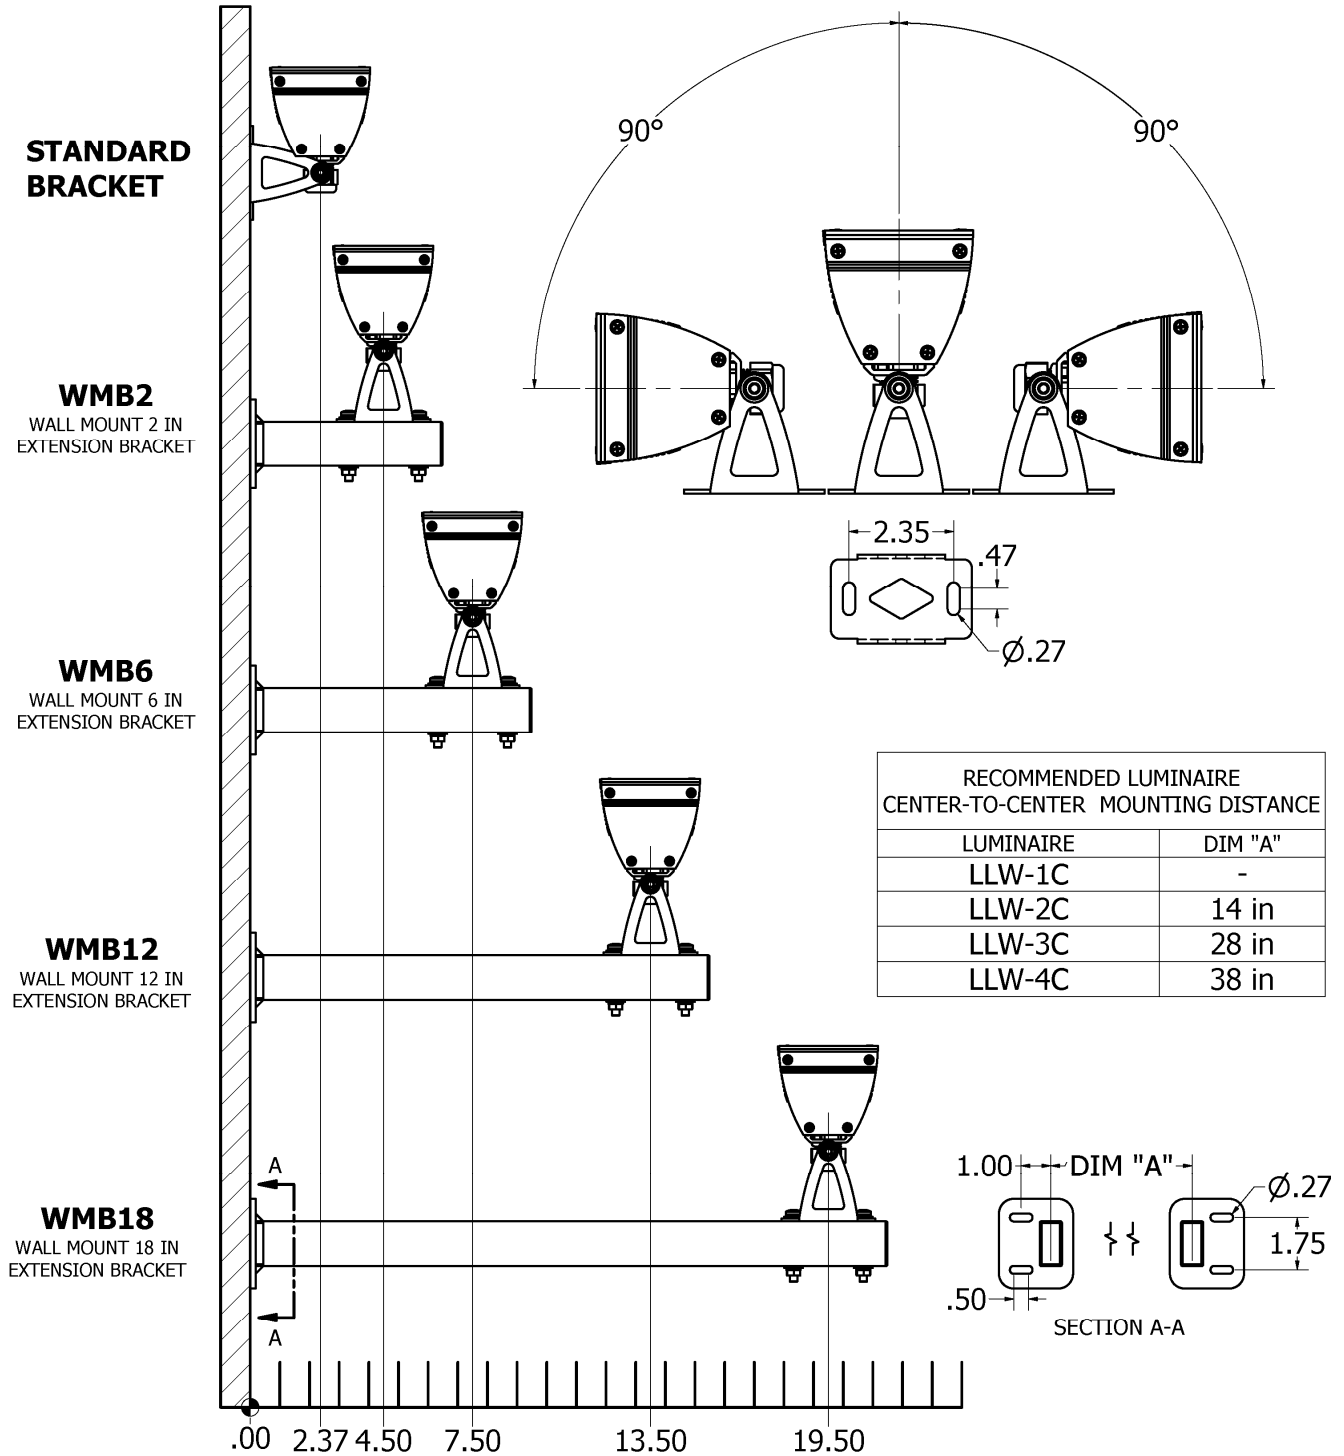

LED RGBW Linear Wallwasher

Mounting Options

Due to continuing efforts to improve our products, North Star Lighting reserves the right to make changes to this product at any time without prior notice.

LED RGBW Linear Wallwasher

RGBW Output Lumens Conversion Table

Catalog No	Nominal Length of Luminaire (feet)	Output Lumens Values					
		RGBW	RGB	Red	Green	Blue	White
LLW4C-100W	4	6194	3839	1071	1841	926	2355
LLW3C-75W	3	4646	2879	804	1381	695	1766
LLW2C-50W	2	3097	1920	536	921	463	1177
LLW1C-25W	1	1549	960	268	460	232	589

Optical Beam Selection guide

Very Narrow Spot 8° - D08

Narrow Spot 12° - D12

Medium Spot 30° - D30

Wide Spot 45° - D45

Very Wide Spot 60° - D60

Elliptical horiz. 40° x 10° - ELH

Elliptical Vertical 10° x 40° - ELV

Asymetric Wall Wash - ASY

Narrow Rect. 92° x 18° - NRH

Narrow Rect. 18° x 92° - NRV

Wide Rect. 32° x 22° - WRH

Square 70° x 70° - SQR

Due to continuing efforts to improve our products, North Star Lighting reserves the right to make changes to this product at any time without prior notice.