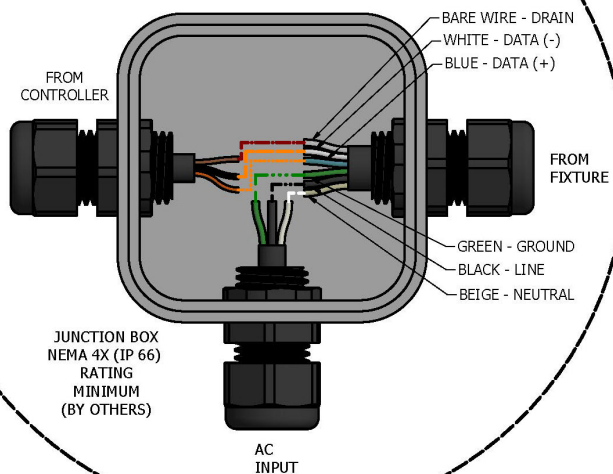

Due to continuing efforts to improve our products, North Star Lighting reserves the right to make changes to this product at any time without prior notice.

LED Linear Wallwasher

WIRING DIAGRAM - DIMMING (DMX) SIDE-BY-SIDE WIRING (SB)

LAST FIXTURE

120 OHM TERMINATING PLUG

STANDARD CONNECTOR LENGTH IS 4 FEET BETWEEN LUMINAIRES

ALL CONNECTIONS MUST BE MADE IN A WEATHERTIGHT IP66 ENCLOSURE (BY OTHERS)

POWER WIRES ARE 14AWG - 600V STRANDED COPPER WIRES
DATA WIRES ARE 20AWG SINGLE TWISTED PAIR
DRAIN WIRE IS 24AWG STRANDED WIRE

#14-3 SEOOO POWER CORD (PROVIDED BY OTHERS)

DMX CONTROLLER (PROVIDED UPON REQUEST)

CONTINUE WIRING AS SHOWN UNTIL THE LAST FIXTURE IN THE RUN

MAKE ALL CONNECTIONS WITH WIRE NUTS, WAGOS OR OTHER UL RECOGNIZED CONNECTORS