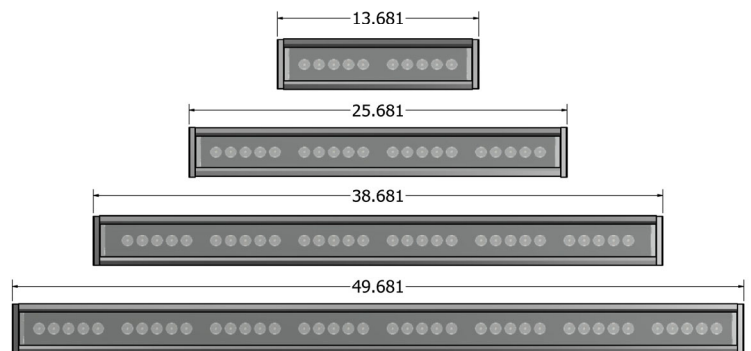

Housing

- Low copper, corrosion resistant, Extruded aluminum construction. One-piece silicone gasket ensures water-tight and dust-tight construction. Available in four lengths.

Optical system

- Clear tempered glass lens enclosed in the housing and sealed with extruded rubber gasket. Ultra-high efficiency TIR optics provides variety of different beam types. Optical performance is enhanced by high color mixing 16 million vivid colors with DMX512 programming. Available beam types range from 10 degrees to 120 degrees with various beam shapes, including round, elliptical, rectangular, and Asymmetric. For details, please refer to the photometric application data.

Light Source

- High power Cree XP-E2 LED source for excellent color mixing to create vivid colors.

LED Drivers

- UL/CSA recognized components to meet UL8750 & EN61347 (USR/CNR -E328335). Suitable for input power at 120-277VAC. Minimum power factor >0.95. Integrated 10kV/5kA surge protection device.

Finish

- Standard finish is a charcoal gray powder coat paint.

Warranty and Certifications

- 5 years for LED Light Engine and Driver 50,000-hour L70 LED Illumination per LM-80 Standards. In compliance with UL 1598 and CSA C22.2 NO. 250.0 standards. Suitable for indoor/ outdoor wet (IP65) or damp location use.