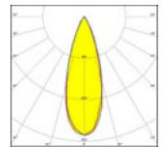

LED RGBW Linear Wallwasher

RGBW Output Lumens Conversion Table

Catalog No	Nominal Length of Luminaire (feet)	Output Lumens Values					
		RGBW	RGB	Red	Green	Blue	White
LLW4C-100W	4	6194	3839	1071	1841	926	2355
LLW3C-75W	3	4646	2879	804	1381	695	1766
LLW2C-50W	2	3097	1920	536	921	463	1177
LLW1C-25W	1	1549	960	268	460	232	589

Optical Beam Selection guide

Very Narrow Spot 8° - D08

Narrow Spot 12° - D12

Medium Spot 30° - D30

Wide Spot 45° - D45

Very Wide Spot 60° - D60

Elliptical horiz. 40° x 10° - ELH

Elliptical Vertical 10° x 40° - ELV