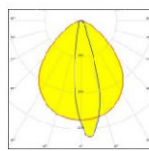

LED RGBW Linear Wallwasher

RGBW Output Lumens Conversion Table

Catalog No	Nominal Length of Luminaire (feet)	Output Lumens Values					
		RGBW	RGB	Red	Green	Blue	White
LLW4C-100W	4	6194	3839	1071	1841	926	2355
LLW3C-75W	3	4646	2879	804	1381	695	1766
LLW2C-50W	2	3097	1920	536	921	463	1177
LLW1C-25W	1	1549	960	268	460	232	589

Optical Beam Selection guide

Very Narrow Spot 8° - D08

Narrow Spot 12° - D12

Medium Spot 30° - D30

Wide Spot 45° - D45

Very Wide Spot 60° - D60

Elliptical horiz. 40° x 10° - ELH

Elliptical Vertical 10° x 40° - ELV

Asymetric Wall Wash - ASY

Narrow Rect. 92° x 18° - NRH

Narrow Rect. 18° x 92° - NRV

Wide Rect. 32° x 22° - WRH

Square 70° x 70° - SQR

Due to continuing efforts to improve our products, North Star Lighting reserves the right to make changes to this product at any time without prior notice.