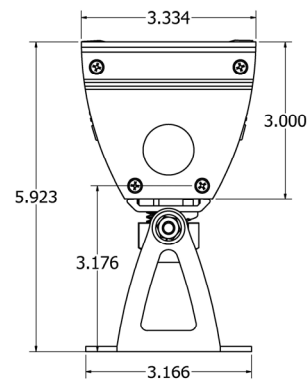

Housing

- Low copper, corrosion resistant, Extruded aluminum construction. One-piece silicone gasket ensures water-tight and dust-tight construction. Available in four lengths.

Optical system

- Clear tempered glass lens enclosed in the housing and sealed with extruded rubber gasket. Ultra-high efficiency TIR optics provides variety of different beam types. Optical performance is enhanced by high color mixing 16 million vivid colors with DMX512 programming. Available beam types range from 10 degrees to 120 degrees with various beam shapes, including round, elliptical, rectangular, and Asymmetric. For details, please refer to the photometric application data.

Light Source

- High power Cree XP-E2 LED source for excellent color mixing to create vivid colors.

LED Drivers

- UL/CSA recognized components to meet UL8750 & EN61347 (USR/CNR -E328335). Suitable for input power at 120-277VAC. Minimum power factor >0.95. Integrated 10kV/5kA surge protection device.

Finish

- Standard finish is a charcoal gray powder coat paint.

Warranty and Certifications

- 5 years for LED Light Engine and Driver 50,000-hour L70 LED Illumination per LM-80 Standards. In compliance with UL 1598 and CSA C22.2 NO. 250.0 standards. Suitable for indoor/ outdoor wet (IP65) or damp location use.