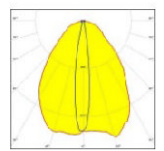

LED RGBW Linear Wallwasher

RGBW Output Lumens Conversion Table

Catalog No	Nominal Length of Luminaire (feet)	Output Lumens Values					
		RGBW	RGB	Red	Green	Blue	White
LLW4C-100W	4	6194	3839	1071	1841	926	2355
LLW3C-75W	3	4646	2879	804	1381	695	1766
LLW2C-50W	2	3097	1920	536	921	463	1177
LLW1C-25W	1	1549	960	268	460	232	589

Optical Beam Selection guide

Very Narrow Spot 8° - D08

Narrow Spot 12° - D12

Medium Spot 30° - D30

Wide Spot 45° - D45

Very Wide Spot 60° - D60

Elliptical horiz. 40° x 10° - ELH

Elliptical Vertical 10° x 40° - ELV

Asymetric Wall Wash - ASY

Narrow Rect. 92° x 18° - NRH

Narrow Rect. 18° x 92° - NRV

Wide Rect. 32° x 22° - WRH

Square 70° x 70° - SQR

Due to continuing efforts to improve our products, North Star Lighting reserves the right to make changes to this product at any time without prior notice.