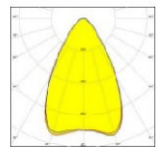

LED RGBW Linear Wallwasher

RGBW Output Lumens Conversion Table

Catalog No	Nominal Length of Luminaire (feet)	Output Lumens Values					
		RGBW	RGB	Red	Green	Blue	White
LLW4C-100W	4	6194	3839	1071	1841	926	2355
LLW3C-75W	3	4646	2879	804	1381	695	1766
LLW2C-50W	2	3097	1920	536	921	463	1177
LLW1C-25W	1	1549	960	268	460	232	589

Optical Beam Selection guide

Very Narrow Spot 8° - D08

Narrow Spot 12° - D12

Medium Spot 30° - D30

Wide Spot 45° - D45

Very Wide Spot 60° - D60

Elliptical horiz. 40° x 10° - ELH

Elliptical Vertical 10° x 40° - ELV

Asymetric Wall Wash - ASY

Narrow Rect. 92° x 18° - NRH

Narrow Rect. 18° x 92° - NRV

Wide Rect. 32° x 22° - WRH

Square 70° x 70° - SQR

Due to continuing efforts to improve our products, North Star Lighting reserves the right to make changes to this product at any time without prior notice.

REGULAR HOOD

PART VARIATIONS	
PART NUMBER	DIM "A"
LLW-1C	13.95 IN
LLW-2C	25.95 IN
LLW-3C	37.95 IN
LLW-4C	49.95 IN

CROSS LOUVERED HOOD

PART VARIATIONS	
PART NUMBER	DIM "A"
LLW-1C	13.95 IN
LLW-2C	25.95 IN
LLW-3C	37.95 IN
LLW-4C	49.95 IN