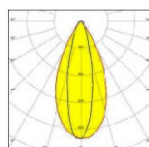

LED RGBW Linear Wallwasher

RGBW Output Lumens Conversion Table

Catalog No	Nominal Length of Luminaire (feet)	Output Lumens Values					
		RGBW	RGB	Red	Green	Blue	White
LLW4C-100W	4	6194	3839	1071	1841	926	2355
LLW3C-75W	3	4646	2879	804	1381	695	1766
LLW2C-50W	2	3097	1920	536	921	463	1177
LLW1C-25W	1	1549	960	268	460	232	589

Optical Beam Selection guide

Very Narrow Spot 8° - D08

Narrow Spot 12° - D12

Medium Spot 30° - D30

Wide Spot 45° - D45

Very Wide Spot 60° - D60

Elliptical horiz. 40° x 10° - ELH

Elliptical Vertical 10° x 40° - ELV

Asymetric Wall Wash - ASY

Narrow Rect. 92° x 18° - NRH

Narrow Rect. 18° x 92° - NRV

Wide Rect. 32° x 22° - WRH

Square 70° x 70° - SQR

Due to continuing efforts to improve our products, North Star Lighting reserves the right to make changes to this product at any time without prior notice.