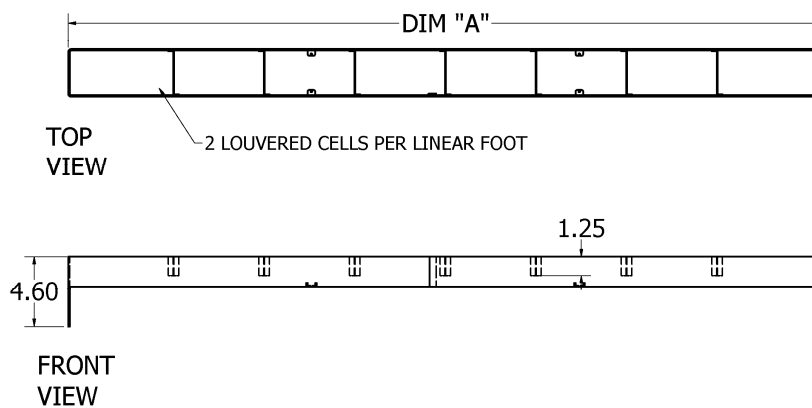

Asymetric Wall Wash - ASY

Narrow Rect. 92° x 18° - NRH

Narrow Rect. 18° x 92° - NRV

Wide Rect. 32° x 22° - WRH

Square 70° x 70° - SQR

Due to continuing efforts to improve our products, North Star Lighting reserves the right to make changes to this product at any time without prior notice.

REGULAR HOOD

PART VARIATIONS	
PART NUMBER	DIM "A"
LLW-1C	13.95 IN
LLW-2C	25.95 IN
LLW-3C	37.95 IN
LLW-4C	49.95 IN

CROSS LOUVERED HOOD

PART VARIATIONS	
PART NUMBER	DIM "A"
LLW-1C	13.95 IN
LLW-2C	25.95 IN
LLW-3C	37.95 IN
LLW-4C	49.95 IN