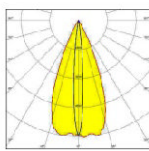

LED RGBW Linear Wallwasher

RGBW Output Lumens Conversion Table

Catalog No	Nominal Length of Luminaire (feet)	Output Lumens Values					
		RGBW	RGB	Red	Green	Blue	White
LLW4C-100W	4	6194	3839	1071	1841	926	2355
LLW3C-75W	3	4646	2879	804	1381	695	1766
LLW2C-50W	2	3097	1920	536	921	463	1177
LLW1C-25W	1	1549	960	268	460	232	589

Optical Beam Selection guide

Very Narrow Spot 8° - D08

Narrow Spot 12° - D12

Medium Spot 30° - D30

Wide Spot 45° - D45

Very Wide Spot 60° - D60

Elliptical horiz. 40° x 10° - ELH

Elliptical Vertical 10° x 40° - ELV

Asymetric Wall Wash - ASY

Narrow Rect. 92° x 18° - NRH

Narrow Rect. 18° x 92° - NRV

Wide Rect. 32° x 22° - WRH

Square 70° x 70° - SQR

Due to continuing efforts to improve our products, North Star Lighting reserves the right to make changes to this product at any time without prior notice.