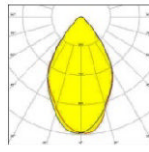

LED RGBW Linear Wallwasher

RGBW Output Lumens Conversion Table

Catalog No	Nominal Length of Luminaire (feet)	Output Lumens Values					
		RGBW	RGB	Red	Green	Blue	White
LLW4C-100W	4	6194	3839	1071	1841	926	2355
LLW3C-75W	3	4646	2879	804	1381	695	1766
LLW2C-50W	2	3097	1920	536	921	463	1177
LLW1C-25W	1	1549	960	268	460	232	589

Optical Beam Selection guide

Very Narrow Spot 8° - D08

Narrow Spot 12° - D12

Medium Spot 30° - D30

Wide Spot 45° - D45

Very Wide Spot 60° - D60

Elliptical horiz. 40° x 10° - ELH

Elliptical Vertical 10° x 40° - ELV

Asymetric Wall Wash - ASY

Narrow Rect. 92° x 18° - NRH

Narrow Rect. 18° x 92° - NRV

Wide Rect. 32° x 22° - WRH

Square 70° x 70° - SQR

Due to continuing efforts to improve our products, North Star Lighting reserves the right to make changes to this product at any time without prior notice.