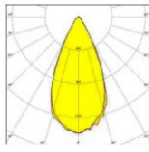

LED RGBW Linear Wallwasher

RGBW Output Lumens Conversion Table

Catalog No	Nominal Length of Luminaire (feet)	Output Lumens Values					
		RGBW	RGB	Red	Green	Blue	White
LLW4C-100W	4	6194	3839	1071	1841	926	2355
LLW3C-75W	3	4646	2879	804	1381	695	1766
LLW2C-50W	2	3097	1920	536	921	463	1177
LLW1C-25W	1	1549	960	268	460	232	589

Optical Beam Selection guide

Very Narrow Spot 8° - D08

Narrow Spot 12° - D12

Medium Spot 30° - D30

Wide Spot 45° - D45

Very Wide Spot 60° - D60

Elliptical horiz. 40° x 10° - ELH

Elliptical Vertical 10° x 40° - ELV

Asymetric Wall Wash - ASY

Narrow Rect. 92° x 18° - NRH

Narrow Rect. 18° x 92° - NRV

Wide Rect. 32° x 22° - WRH

Square 70° x 70° - SQR

Due to continuing efforts to improve our products, North Star Lighting reserves the right to make changes to this product at any time without prior notice.