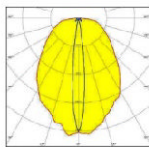

LED RGBW Linear Wallwasher

RGBW Output Lumens Conversion Table

Catalog No	Nominal Length of Luminaire (feet)	Output Lumens Values					
		RGBW	RGB	Red	Green	Blue	White
LLW4C-100W	4	6194	3839	1071	1841	926	2355
LLW3C-75W	3	4646	2879	804	1381	695	1766
LLW2C-50W	2	3097	1920	536	921	463	1177
LLW1C-25W	1	1549	960	268	460	232	589

Optical Beam Selection guide

Very Narrow Spot 8° - D08

Narrow Spot 12° - D12

Medium Spot 30° - D30

Wide Spot 45° - D45

Very Wide Spot 60° - D60

Elliptical horiz. 40° x 10° - ELH

Elliptical Vertical 10° x 40° - ELV

Asymetric Wall Wash - ASY

Narrow Rect. 92° x 18° - NRH

Narrow Rect. 18° x 92° - NRV

Wide Rect. 32° x 22° - WRH

Square 70° x 70° - SQR

Due to continuing efforts to improve our products, North Star Lighting reserves the right to make changes to this product at any time without prior notice.