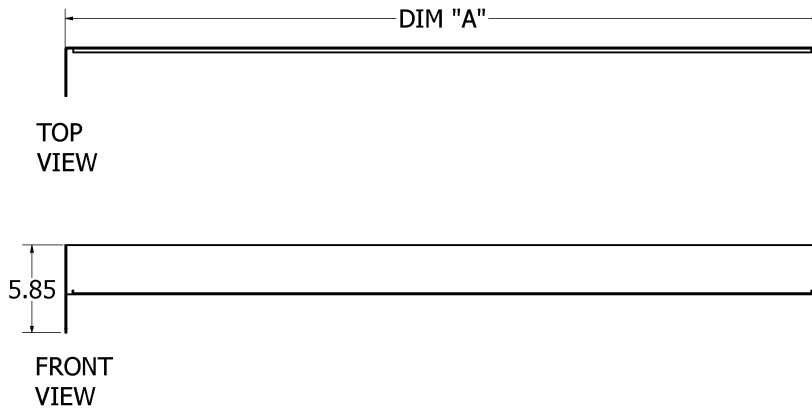

LED RGBW Linear Wallwasher

Glare Control Accessories

VISOR

PART VARIATIONS	
PART NUMBER	DIM "A"
LLW-1C	13.95 IN
LLW-2C	25.95 IN
LLW-3C	37.95 IN
LLW-4C	49.95 IN