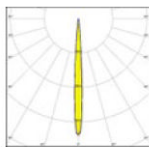

LED RGBW Linear Wallwasher

RGBW Output Lumens Conversion Table

Catalog No	Nominal Length of Luminaire (feet)	Output Lumens Values					
		RGBW	RGB	Red	Green	Blue	White
LLW4C-100W	4	6194	3839	1071	1841	926	2355
LLW3C-75W	3	4646	2879	804	1381	695	1766
LLW2C-50W	2	3097	1920	536	921	463	1177
LLW1C-25W	1	1549	960	268	460	232	589

Optical Beam Selection guide

Very Narrow Spot 8° - D08

Narrow Spot 12° - D12

Medium Spot 30° - D30

Wide Spot 45° - D45

Very Wide Spot 60° - D60

Elliptical horiz. 40° x 10° - ELH

Elliptical Vertical 10° x 40° - ELV