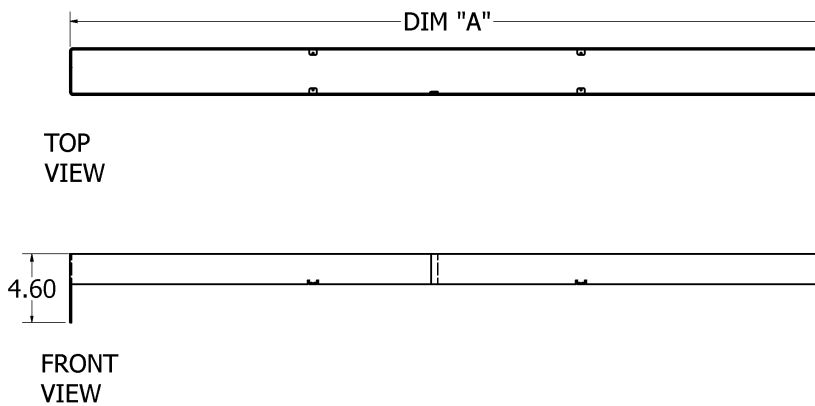

Asymetric Wall Wash - ASY

Narrow Rect. 92° x 18° - NRH

Narrow Rect. 18° x 92° - NRV

Wide Rect. 32° x 22° - WRH

Square 70° x 70° - SQR

Due to continuing efforts to improve our products, North Star Lighting reserves the right to make changes to this product at any time without prior notice.

REGULAR HOOD

PART VARIATIONS	
PART NUMBER	DIM "A"
LLW-1C	13.95 IN
LLW-2C	25.95 IN
LLW-3C	37.95 IN
LLW-4C	49.95 IN

CROSS LOUVERED HOOD

PART VARIATIONS	
PART NUMBER	DIM "A"
LLW-1C	13.95 IN
LLW-2C	25.95 IN
LLW-3C	37.95 IN
LLW-4C	49.95 IN