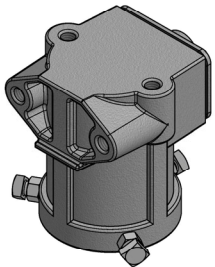

2 Inch Pipe Tenon Slip-fitter (SB-5)

FITS 2" TO 2-1/2"
PIPE (2 3/8" TO
2 7/8" OD)