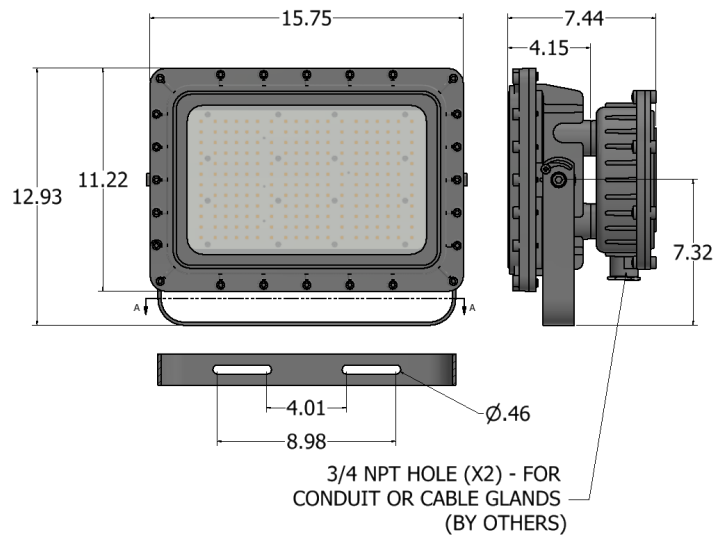

Product # _____ Type _____ Date _____

Project Name _____

Project Location _____ Prepared By _____

EX D Series

Construction

The copper free aluminum alloy body is powder coated for added durability and an attractive aesthetic appearance. Special heat dissipating design in conjunction with LED technology helps this fixture to achieve an excellent 50,000 hour rated life span with 80% lumen retention. Light weight and a low profile make this unit an attractive alternative to larger and heavier older fixtures and require less hardware to install.

Applications

This Luminaire can be utilized as a High Bay or Flood Light and can be Pole, wall or Ceiling Mounted. Recommended for Locations with high humidity, temperature and large amounts of Vapor and dust particles. Such as:

- Petroleum Production & Refining
- Petroleum loading & Transport
- Petroleum Storage & Retail
- Paint Facilities
- Pumping Stations
- Metal Smelting, Foundry and Fabrication
- Mining Operations & Service
- Ocean Platform Operational Facilities & Structure
- Aerospace clean Room and Production
- Chemical Production & Storage
- Ocean Vessel Operations
- Military Spec. Conditions
- Flour & Fine Particle Production and Storage
- Food & Distilling Production
- Electrical Power Generation & Stations