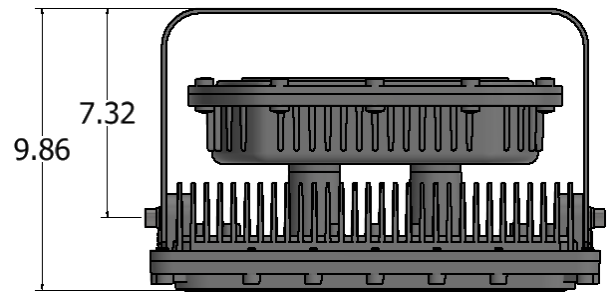

Performance

- Luminaire Efficiency: 140 Lumens/Watt
- Input Voltage: 120-277/200-480 VAC
- Power Factor: >0.9
- LED CRI: >70
- LED CCT: 3000K, 4000K, 5000K
- Beam Distribution: 60°, 90°, 120°
- L70 Rating: More than 150,000 Hours
- Ambient Temp: -40° C to 50° C