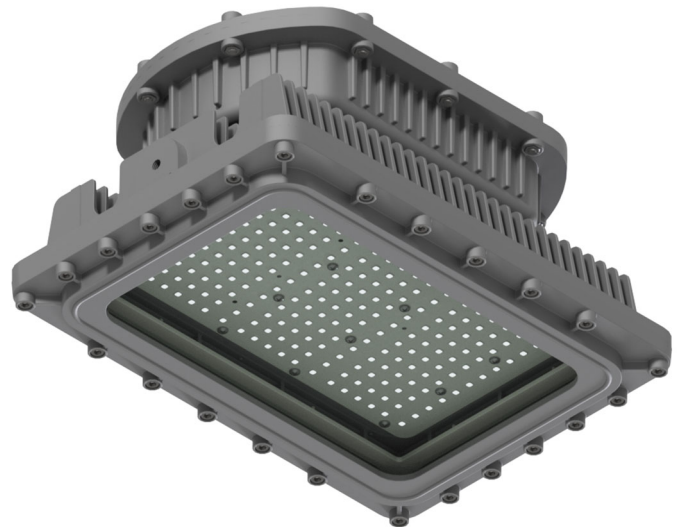

Product # _____ Type _____ Date _____

Project Name _____

Project Location _____ Prepared By _____

EX D Series

Construction

The copper free aluminum alloy body is powder coated for added durability and an attractive aesthetic appearance. Special heat dissipating design in conjunction with LED technology helps this fixture to achieve an excellent 50,000 hour rated life span with 80% lumen retention. Light weight and a low profile make this unit an attractive alternative to larger and heavier older fixtures and require less hardware to install.

Applications

This Luminaire can be utilized as a High Bay or Flood Light and can be Pole, wall or Ceiling Mounted. Recommended for Locations with high humidity, temperature and large amounts of Vapor and dust particles. Such as:

- Petroleum Production & Refining
- Petroleum loading & Transport
- Petroleum Storage & Retail
- Paint Facilities
- Pumping Stations
- Metal Smelting, Foundry and Fabrication
- Mining Operations & Service
- Ocean Platform Operational Facilities & Structure
- Aerospace clean Room and Production
- Chemical Production & Storage
- Ocean Vessel Operations
- Military Spec. Conditions
- Flour & Fine Particle Production and Storage
- Food & Distilling Production
- Electrical Power Generation & Stations