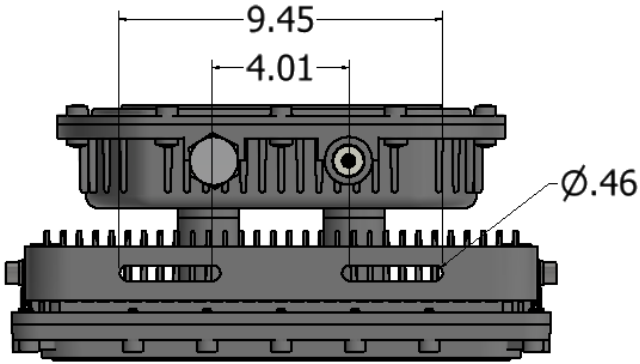

EX D Series

Mounting Options

Yoke Mounting (Y)