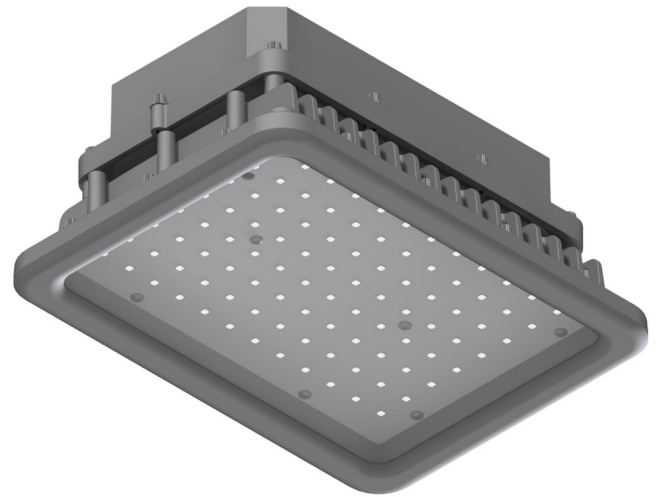

Product # _____ Type _____ Date _____

Project Name _____

Project Location _____ Prepared By _____

EX A Series

Construction

The copper free aluminum alloy body is powder coated for added durability and an attractive aesthetic appearance. Special heat dissipating design in conjunction with LED technology helps this fixture to achieve an excellent 50,000 hour rated life span with 80% lumen retention. Light weight and a low profile make this unit an attractive alternative to larger and heavier older fixtures and require less hardware to install.

Applications

This Luminaire can be utilized as a High Bay or Flood Light and can be Pole, wall or Ceiling Mounted. Recommended for Locations with high humidity, temperature and large amounts of Vapor and dust particles. Such as:

EX Type A Size Specifications

TYPE	Height (In)	Width (In)	Depth (In)
A	9.43	12.60	6.35
A2	6.30	10.40	8.08
A3	9.05	15.00	10.60

Due to continuing efforts to improve our products, North Star Lighting reserves the right to make changes to this product at any time without prior notice.