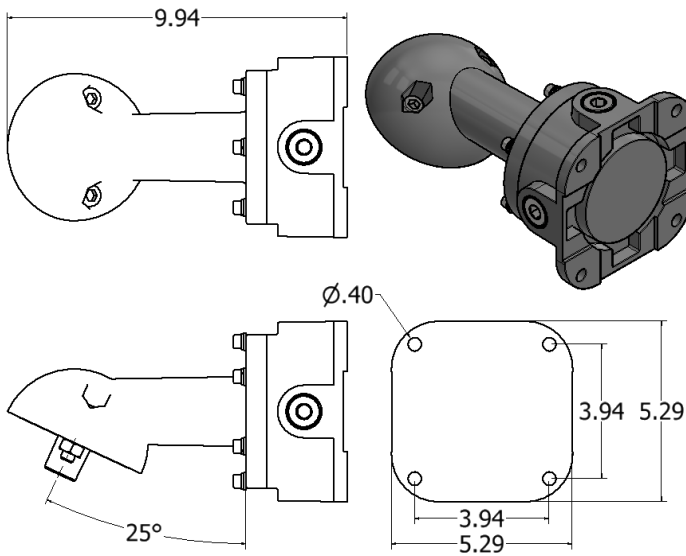

J-Box Stanchion Mounting 25 Degrees (JS25)

Due to continuing efforts to improve our products, North Star Lighting reserves the right to make changes to this product at any time without prior notice.