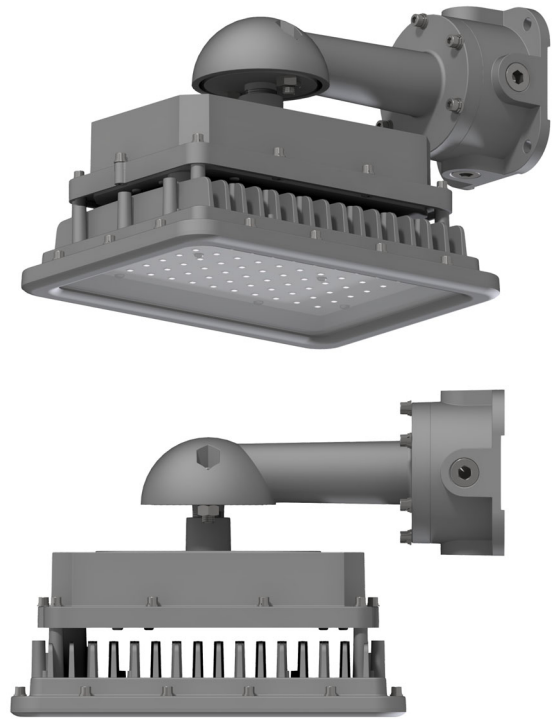

EX A Series

J-Box Stanchion Mounting 90 Degrees (JS90)