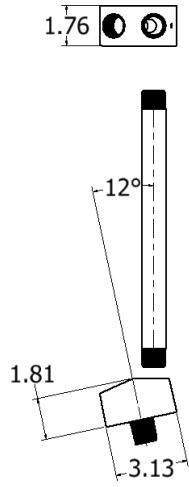

Pendant Adapter 12 Degrees (PA12)