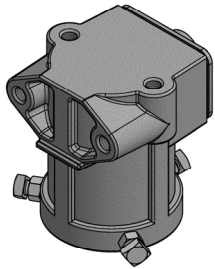

EX A Series

J-Box Pendant Mounting (JBP)

Pendant Adapter 12 Degrees (PA12)

Due to continuing efforts to improve our products, North Star Lighting reserves the right to make changes to this product at any time without prior notice.

EX A Series

2 Inch Pipe Tenon Slip-fitter (SB-5)

FITS 2" TO 2-1/2" PIPE (2 3/8" TO 2 7/8" OD)

Due to continuing efforts to improve our products, North Star Lighting reserves the right to make changes to this product at any time without prior notice.