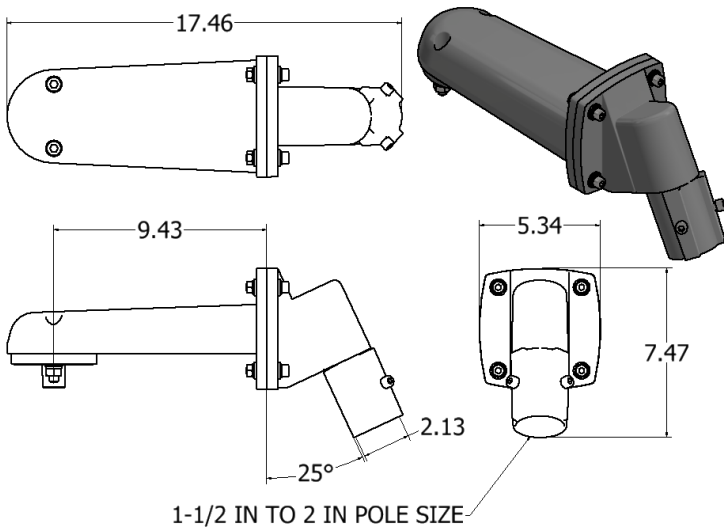

Pole Stanchion 25 Degrees (S25)