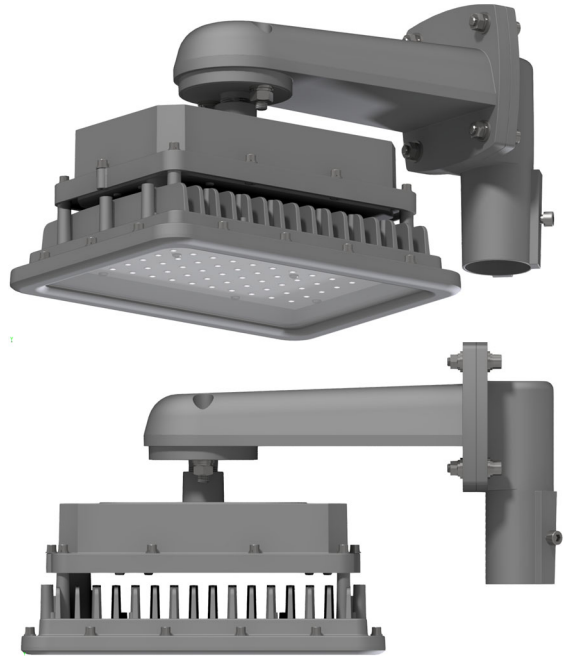

EX A Series

Pole Stanchion 90 Degrees (S90)