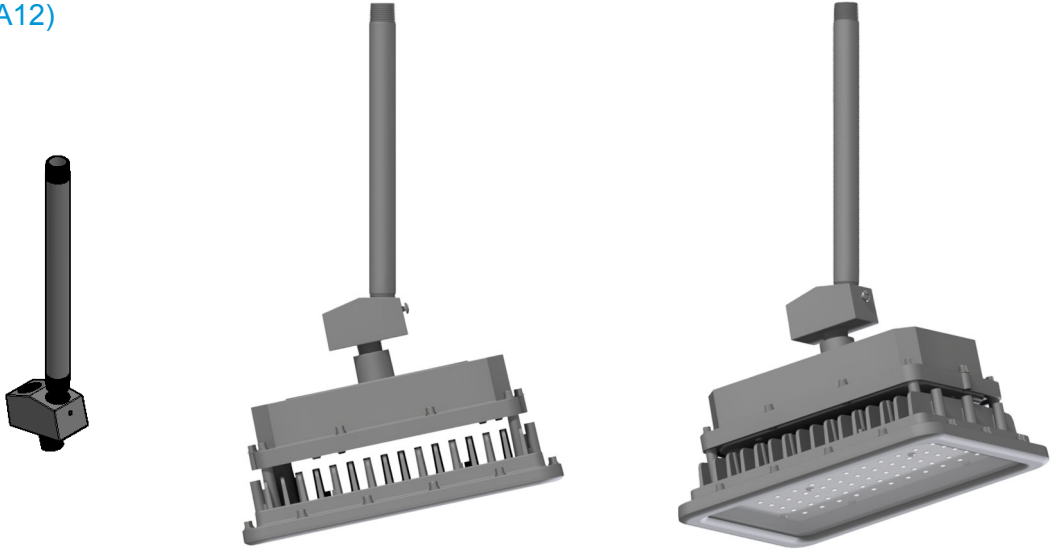

Pendant Adapter 12 Degrees (PA12)