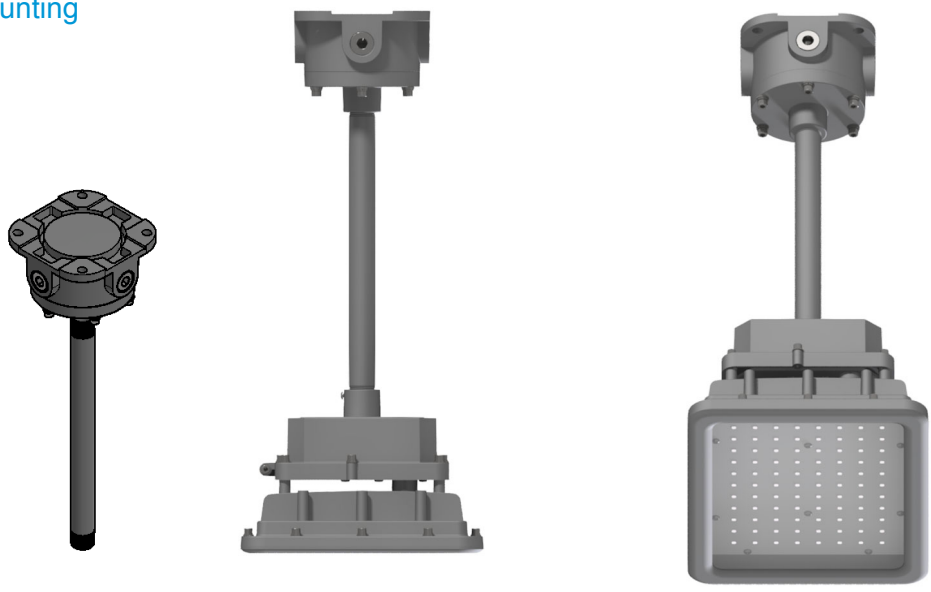

EX A Series

J-Box Pendant Mounting (JBP)