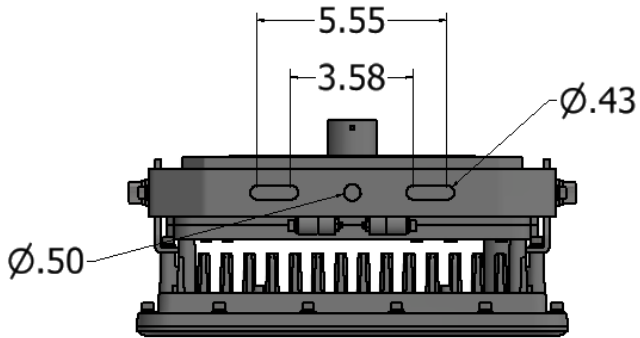

EX A Series

Mounting Options

Yoke Mounting (Y)