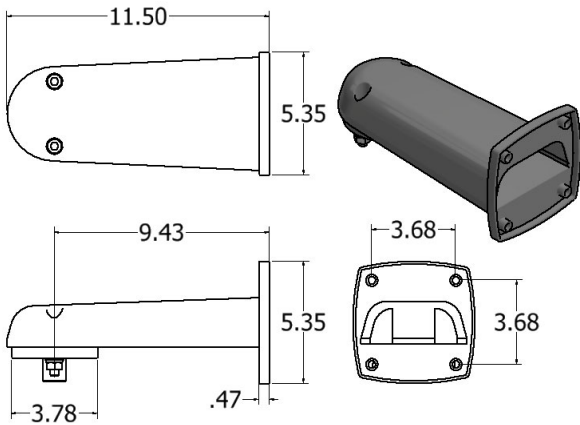

EX A Series

Mounting Options

Yoke Mounting (Y)

Wall Mount Bracket 90 degrees (WM90)

Due to continuing efforts to improve our products, North Star Lighting reserves the right to make changes to this product at any time without prior notice.