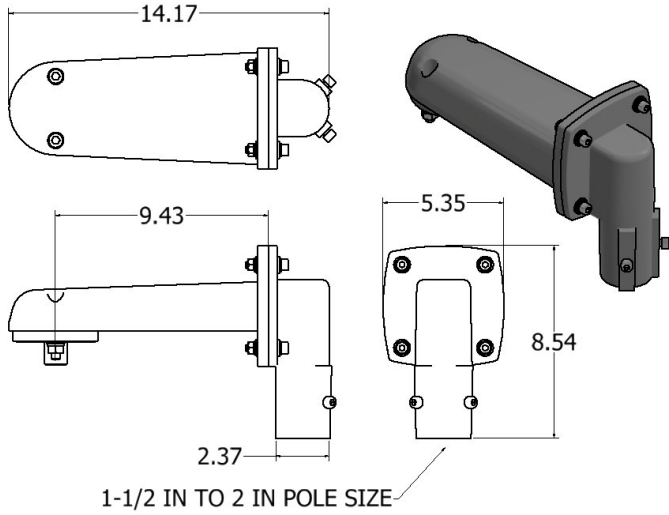

EX A Series

Pole Stanchion 90 Degrees (S90)