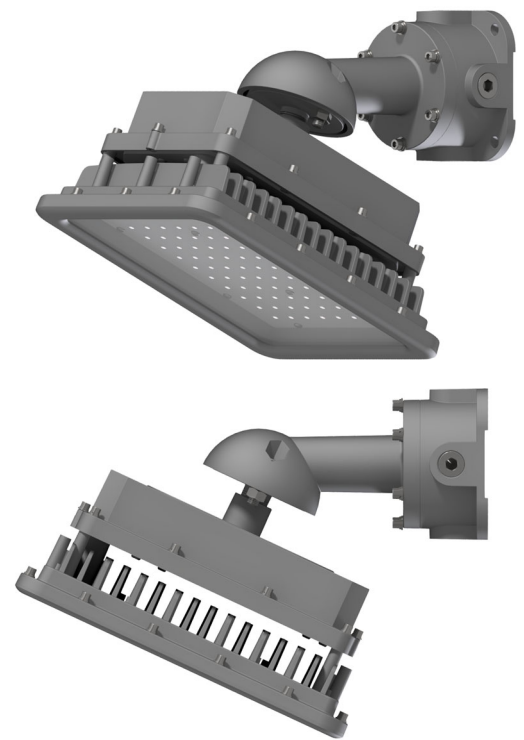

J-Box Stanchion Mounting 25 Degrees (JS25)

Due to continuing efforts to improve our products, North Star Lighting reserves the right to make changes to this product at any time without prior notice.