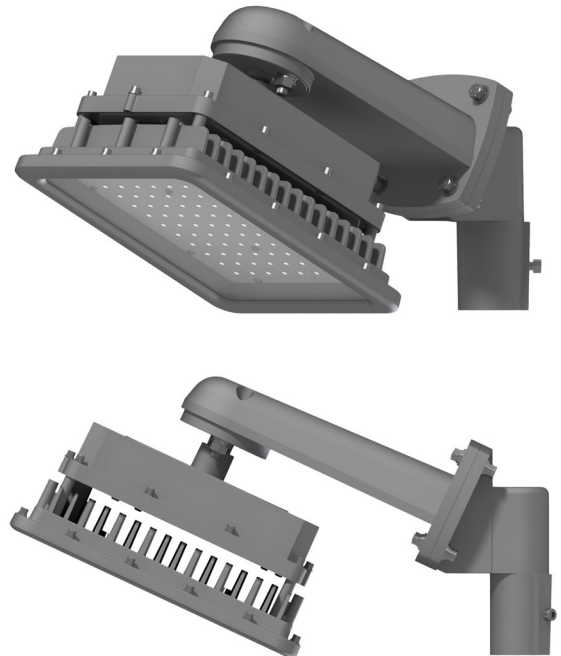

Applications

This Luminaire can be utilized as a High Bay or Flood Light and can be Pole, wall or Ceiling Mounted. Recommended for Locations with high humidity, temperature and large amounts of Vapor and dust particles. Such as:

EX A Series

Mounting Options

Yoke Mounting (Y)

Wall Mount Bracket 90 degrees (WM90)

Due to continuing efforts to improve our products, North Star Lighting reserves the right to make changes to this product at any time without prior notice.

835 Industrial Drive, Elmhurst, IL 60126 708.681.4330 www.nslights.com

EX A Series

Pole Stanchion 90 Degrees (S90)

Pole Stanchion 25 Degrees (S25)

Due to continuing efforts to improve our products, North Star Lighting reserves the right to make changes to this product at any time without prior notice.