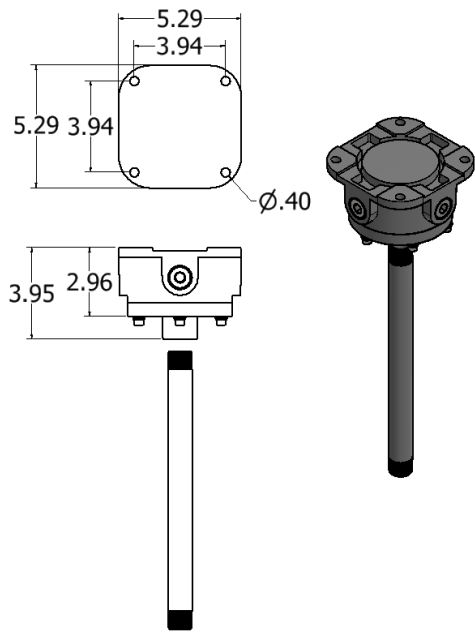

EX A Series

J-Box Pendant Mounting (JBP)