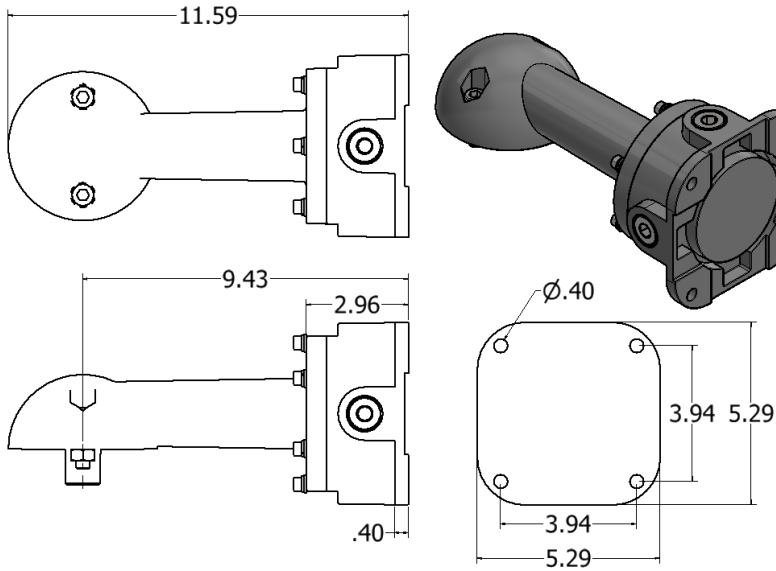

EX A Series

J-Box Stanchion Mounting 90 Degrees (JS90)