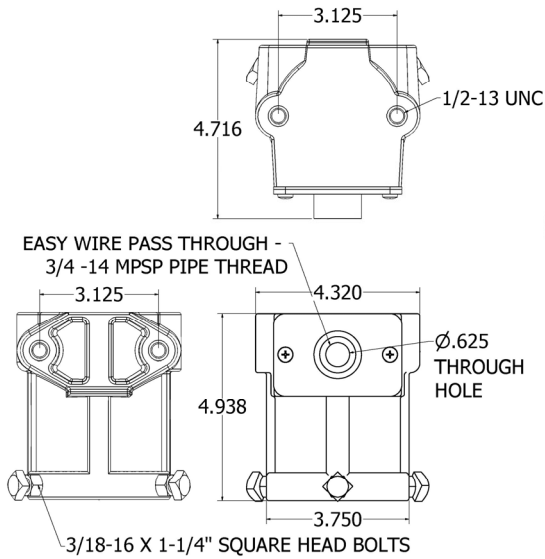

EX A Series

2 Inch Pipe Tenon Slip-fitter (SB-5)

FITS 2" TO 2-1/2" PIPE (2 3/8" TO 2 7/8" OD)

Due to continuing efforts to improve our products, North Star Lighting reserves the right to make changes to this product at any time without prior notice.