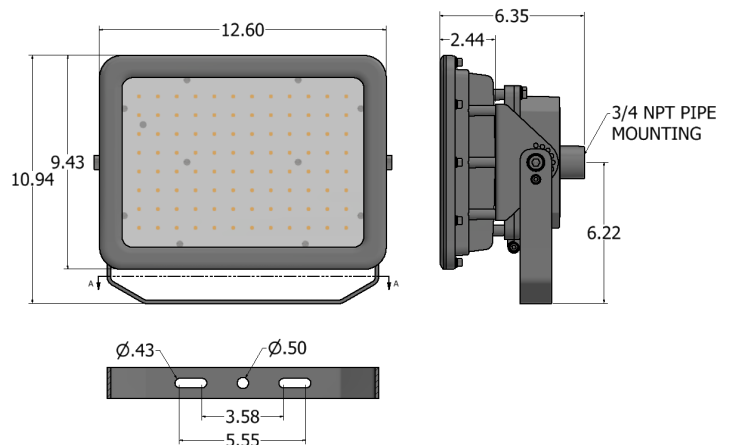

EX Type A Size Specifications

TYPE	Height (In)	Width (In)	Depth (In)
A	9.43	12.60	6.35
A2	6.30	10.40	8.08
A3	9.05	15.00	10.60

Due to continuing efforts to improve our products, North Star Lighting reserves the right to make changes to this product at any time without prior notice.