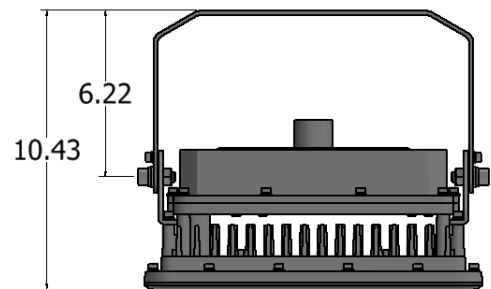

Performance

- Luminaire Efficiency: 140 Lumens/Watt
- Input Voltage: 120-277/200-480 VAC
  50/60 Hz
- Power Factor: >0.9
- LED CRI: >70
- LED CCT: 3000K, 4000K, 5000K
- Beam Distribution: 60°, 90°, 120°
- L70 Rating: More than 150,000 Hours
- Ambient Temp: -40° C to 50° C