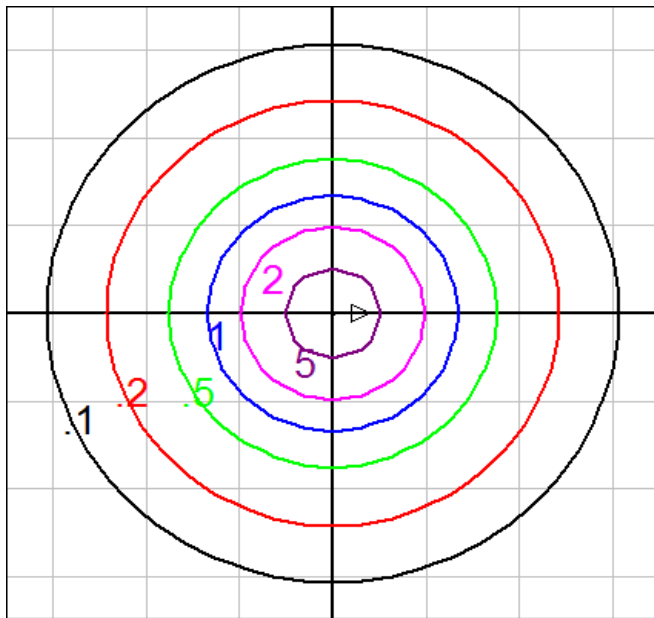

14W AC LED = 0.50 fc @ 7 feet; Recommended spacing 14 ft for 1.0 fc avg.

23W AC LED = 0.50 fc @ 10 feet; Recommended spacing 20 ft for 1.0 fc avg.

AVENUE MOUNTING BASE PLATE

Avenue - LED

Photometrics

AVE B 14W FOOT
CANDLE ISOLINE