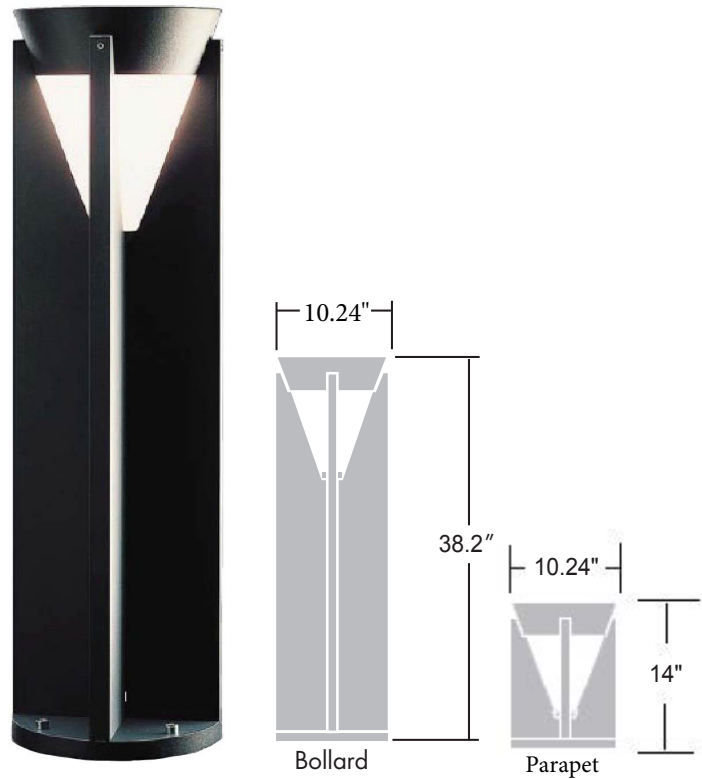

Product # _____ Type _____ Date _____

Project Name _____

Project Location _____ Prepared By _____

Avenue - LED

Housing

Top and column cast/extruded from corrosion resistant low copper aluminum. Characteristic cross design divides the light from the cone.

Lamping:

High efficacy AC LED or RGBW.

Installation & Mounting

Luminaire shall be completely pre-wired for ease of installation. Anchor bolt flange for bollard or parapet mounting. Anchor bolts provided by others.

14W AC LED = 0.50 fc @ 7 feet; Recommended spacing 14 ft for 1.0 fc avg.

23W AC LED = 0.50 fc @ 10 feet; Recommended spacing 20 ft for 1.0 fc avg.

AVENUE MOUNTING BASE PLATE

Avenue - LED

Photometrics

AVE B 14W FOOT
CANDLE ISOLINE