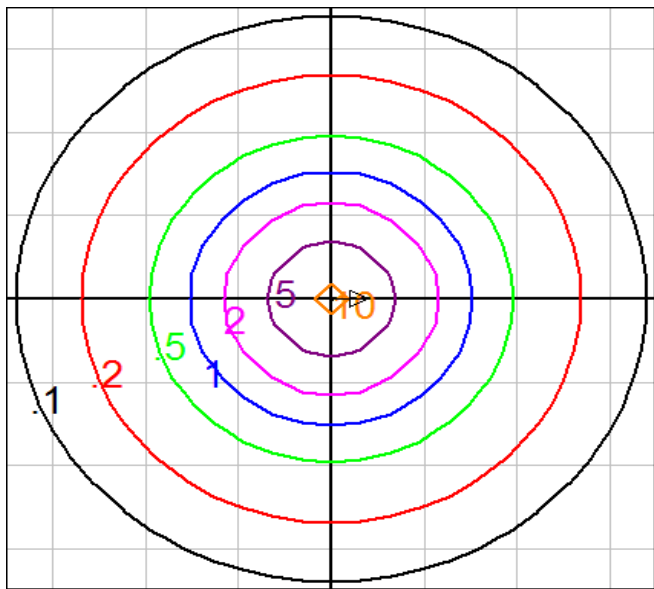

BOLLARD FOOT CANDLE COLOR CODE	
FOOT CANDLES	COLOR CODE
20	
10	
5	
2	
1	
0.5	
0.2	
0.1	

15 10 5 0 5 10 15 Feet

AVE B 23W FOOT
CANDLE ISOLINE

15 10 5 0 5 10 15 Feet