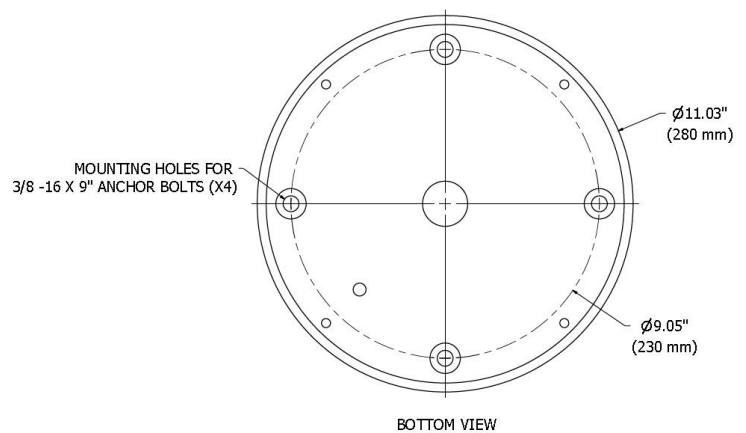

14W AC LED = 0.50 fc @ 7 feet; Recommended spacing 14 ft for 1.0 fc avg.

23W AC LED = 0.50 fc @ 10 feet; Recommended spacing 20 ft for 1.0 fc avg.

AVENUE MOUNTING BASE PLATE

Avenue - LED

Photometrics

AVE B 14W FOOT
CANDLE ISOLINE